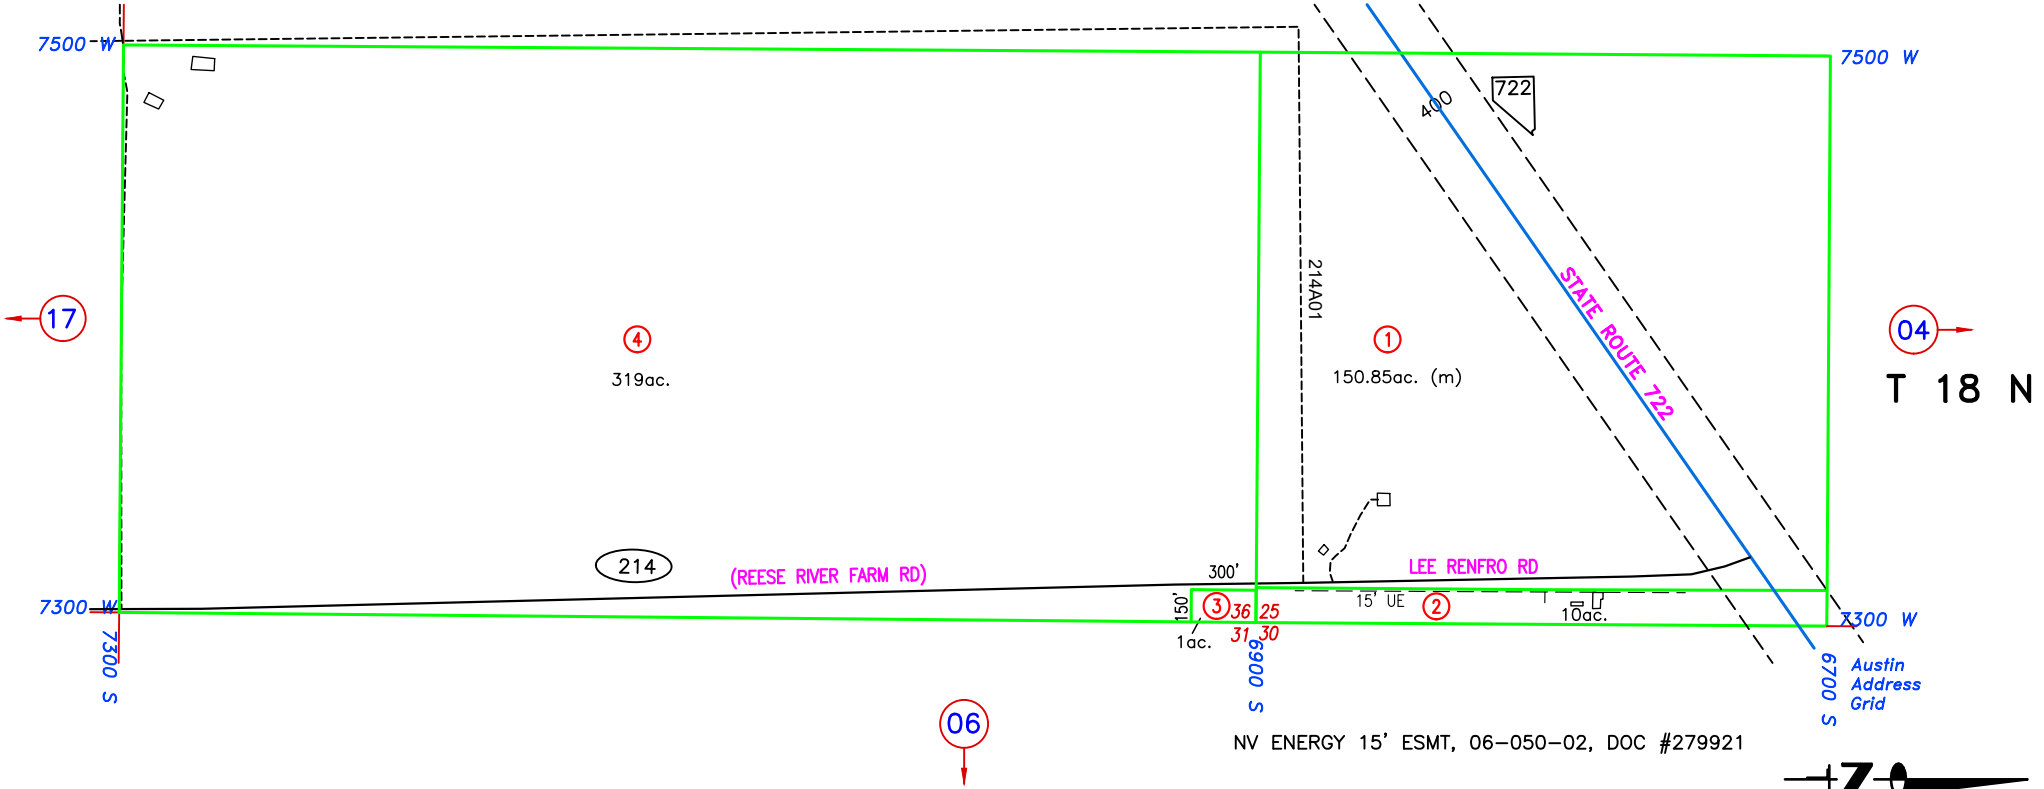

R 41 E
E 1/2 Section 36

SE 1/4 Section 25

NOTE: "REESE RIVER FARM ROAD" NAMED ON LANDER COUNTY ROAD MAP

NOTE:
THIS PLAT IS FOR ASSESSMENT USE ONLY,
AND DOES NOT REPRESENT A SURVEY. NO
LIABILITY IS ASSUMED AS TO THE ACCURACY
OF THE DATA DELINEATED HEREON. USE OF
THIS PLAT FOR OTHER THAN ASSESSMENT
PURPOSES IS FORBIDDEN UNLESS APPROVED
BY THE DEPARTMENT OF TAXATION, DIVISION
OF ASSESSMENT STANDARDS.

M.D.B. & M.

LANDER COUNTY