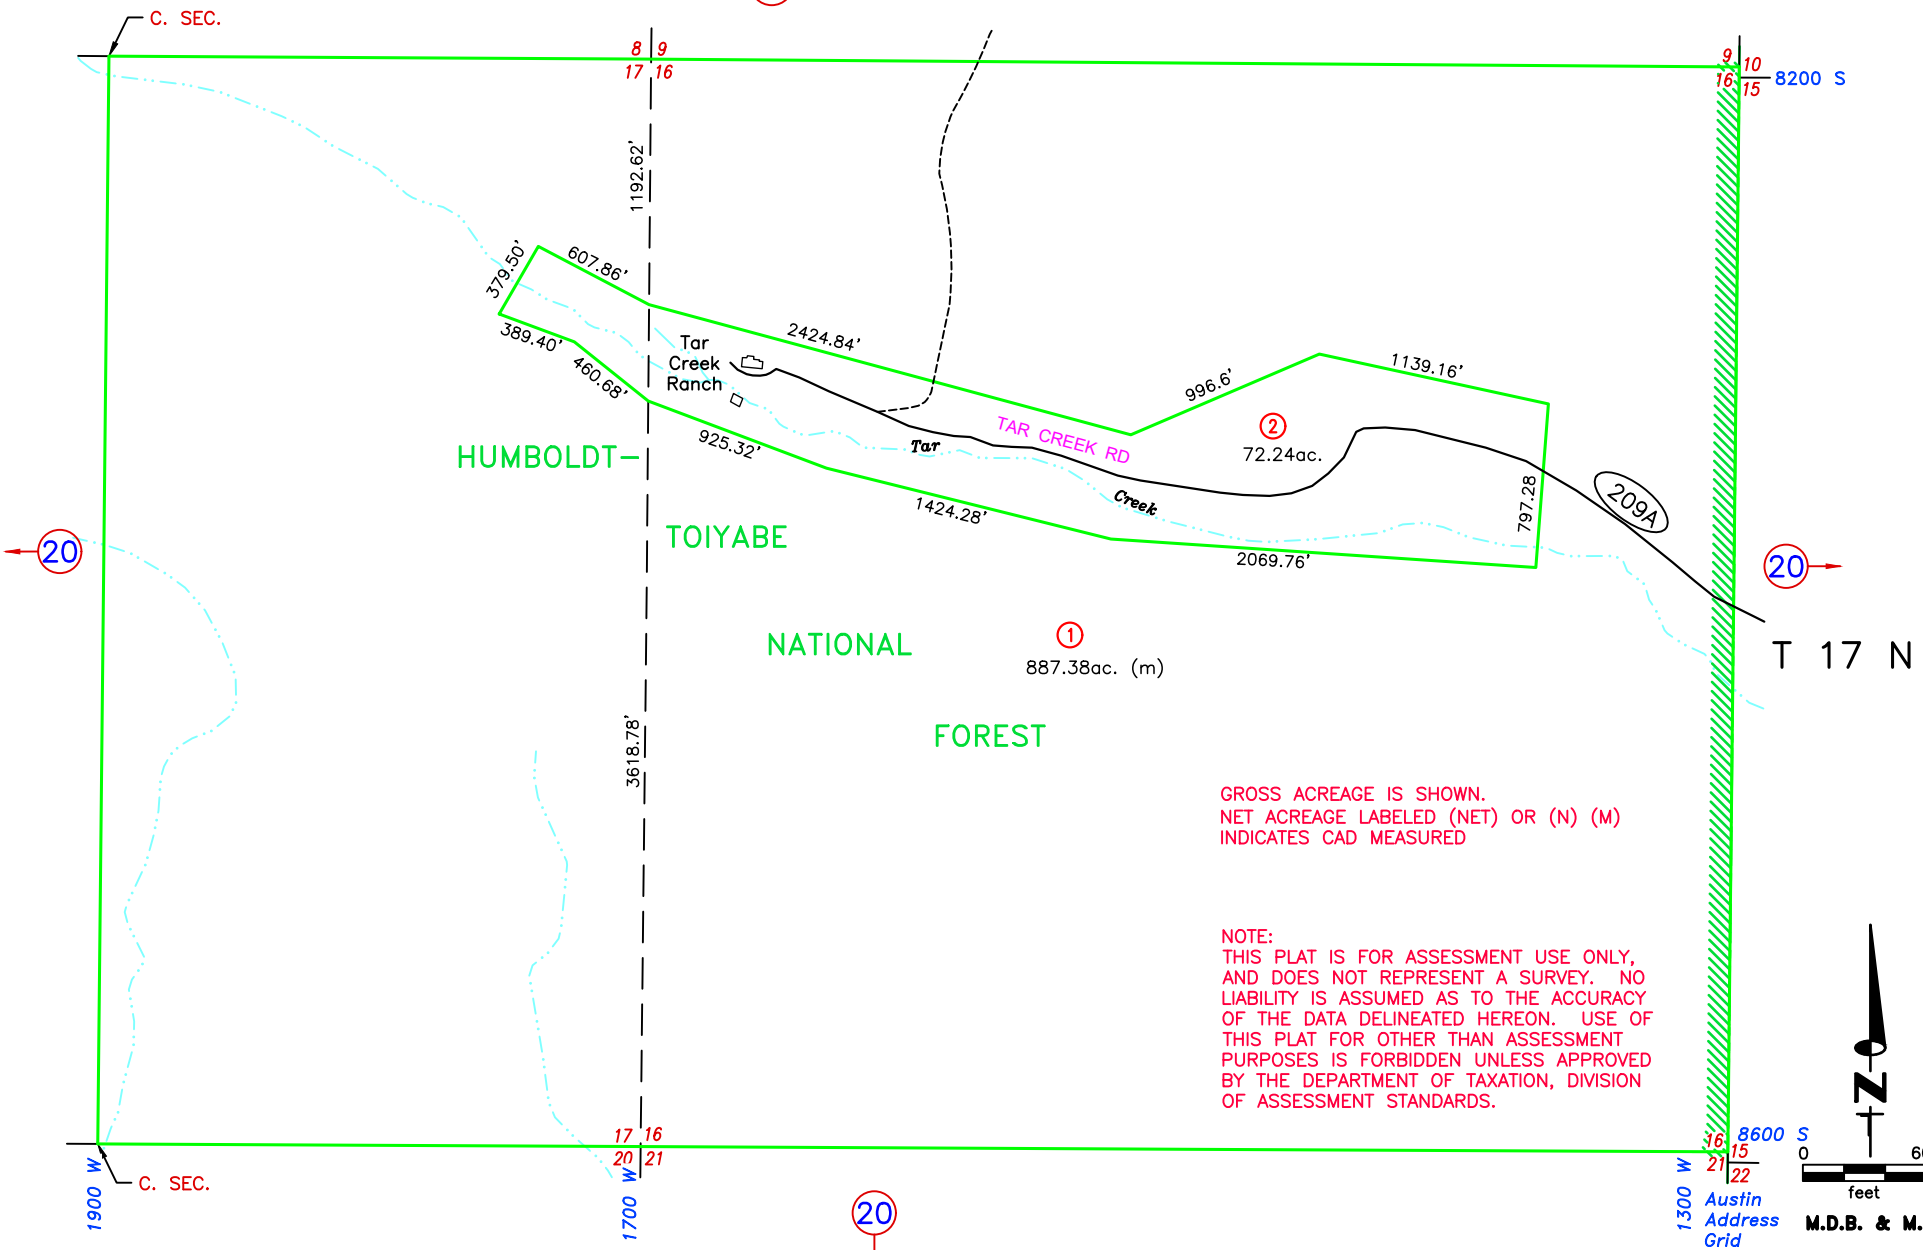

20 R 44 E

HUMBOLDT-
TOIYABE
NATIONAL
FOREST

GROSS ACREAGE IS SHOWN.
NET ACREAGE LABELED (NET) OR (N) (M)
INDICATES CAD MEASURED

NOTE:
THIS PLAT IS FOR ASSESSMENT USE ONLY,
AND DOES NOT REPRESENT A SURVEY. NO
LIABILITY IS ASSUMED AS TO THE ACCURACY
OF THE DATA DELINEATED HEREON. USE OF
THIS PLAT FOR OTHER THAN ASSESSMENT
PURPOSES IS FORBIDDEN UNLESS APPROVED
BY THE DEPARTMENT OF TAXATION, DIVISION
OF ASSESSMENT STANDARDS.

UPDATE ROADS, 08/03/20 NJW

Austin
Address
Grid
LANDER COUNTY